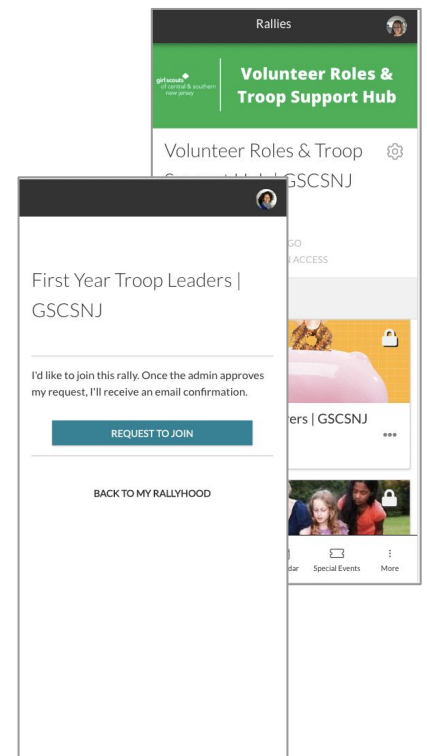

**3** **You're in!**

*Brought to the Rally homepage*

## REQUEST TO JOIN A COUNCIL RALLY

**1** **Scan the QR Code Code(s) on the Next Page.**

**2** **Create Your Account**

- *Fill out the necessary fields.*
- *Make sure your Timezone is correct.*

**3** **Find a Rally You Want to Join from the Hub Homepage**

- *Click on the Rally Banner*
- *Then, Click Request To Join*

**4** **Wait For Approval**

*Once, the Rally Admin approves you, you will receive an email with the Link to the Rally*