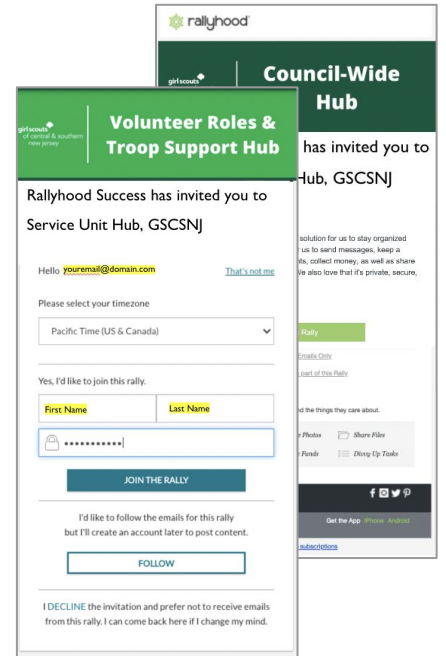

## ACCEPT YOUR INVITATION TO YOUR SERVICE UNIT HUB

**1** **Locate your Invitation**

*Click on "Join this Rally"*

**2** **Create Your Account**

- *Fill out the necessary fields.*
- *Make sure your Timezone is correct.*
- *Click "Join this Rally"*

**3** **You're in!**

*Brought to the Rally homepage*

## REQUEST TO JOIN A COUNCIL RALLY

**1** **Scan the QR Code Code(s) on the Next Page.**

**2** **Create Your Account**

- *Fill out the necessary fields.*
- *Make sure your Timezone is correct.*

**3** **Find a Rally You Want to Join from the Hub Homepage**